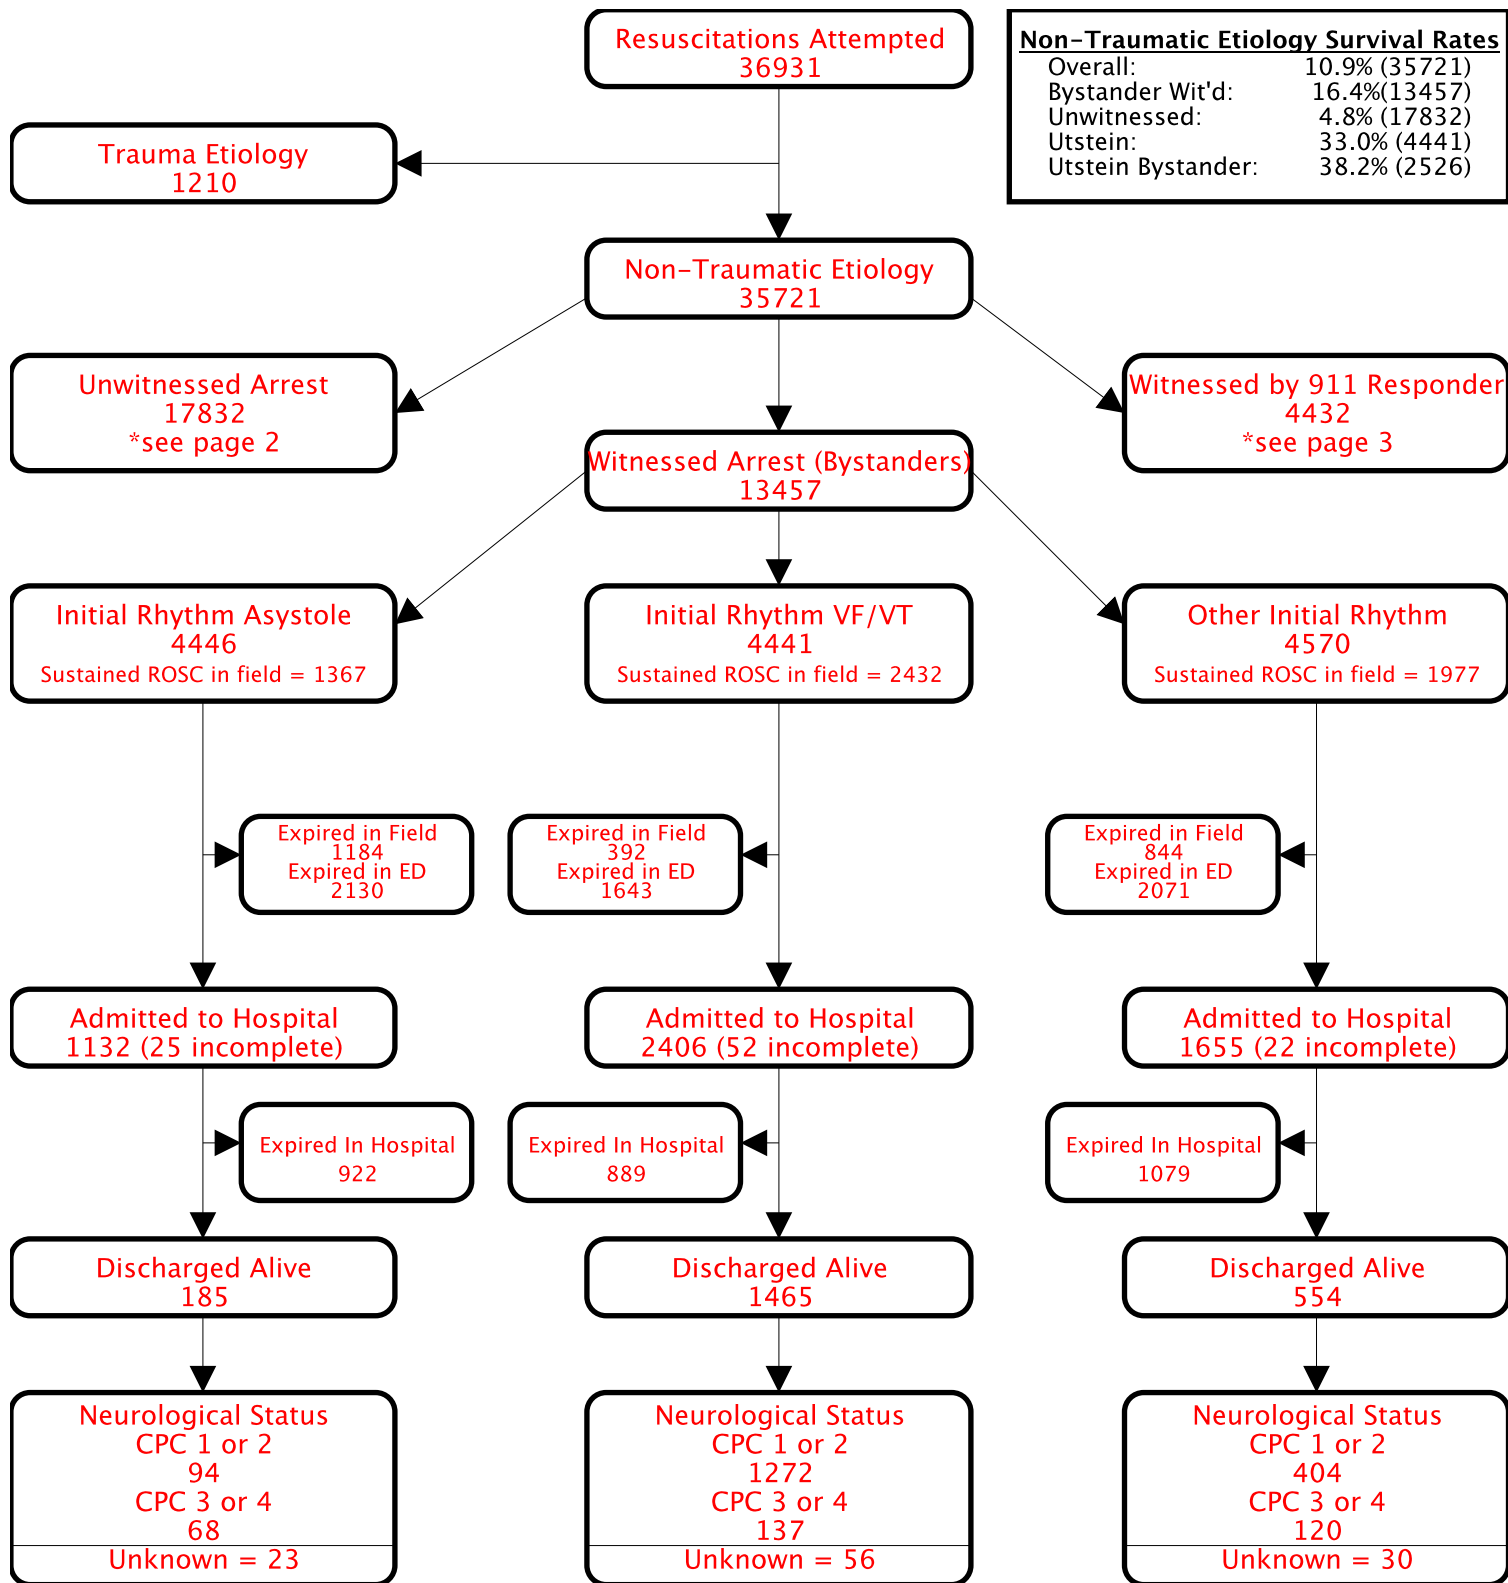

Utstein Survival Report

All Agencies/National Data
Service Date: From 1/1/13 Through 12/31/13

*Only data from the previous calendar year is fully audited. Data from the current calendar year is dynamic.