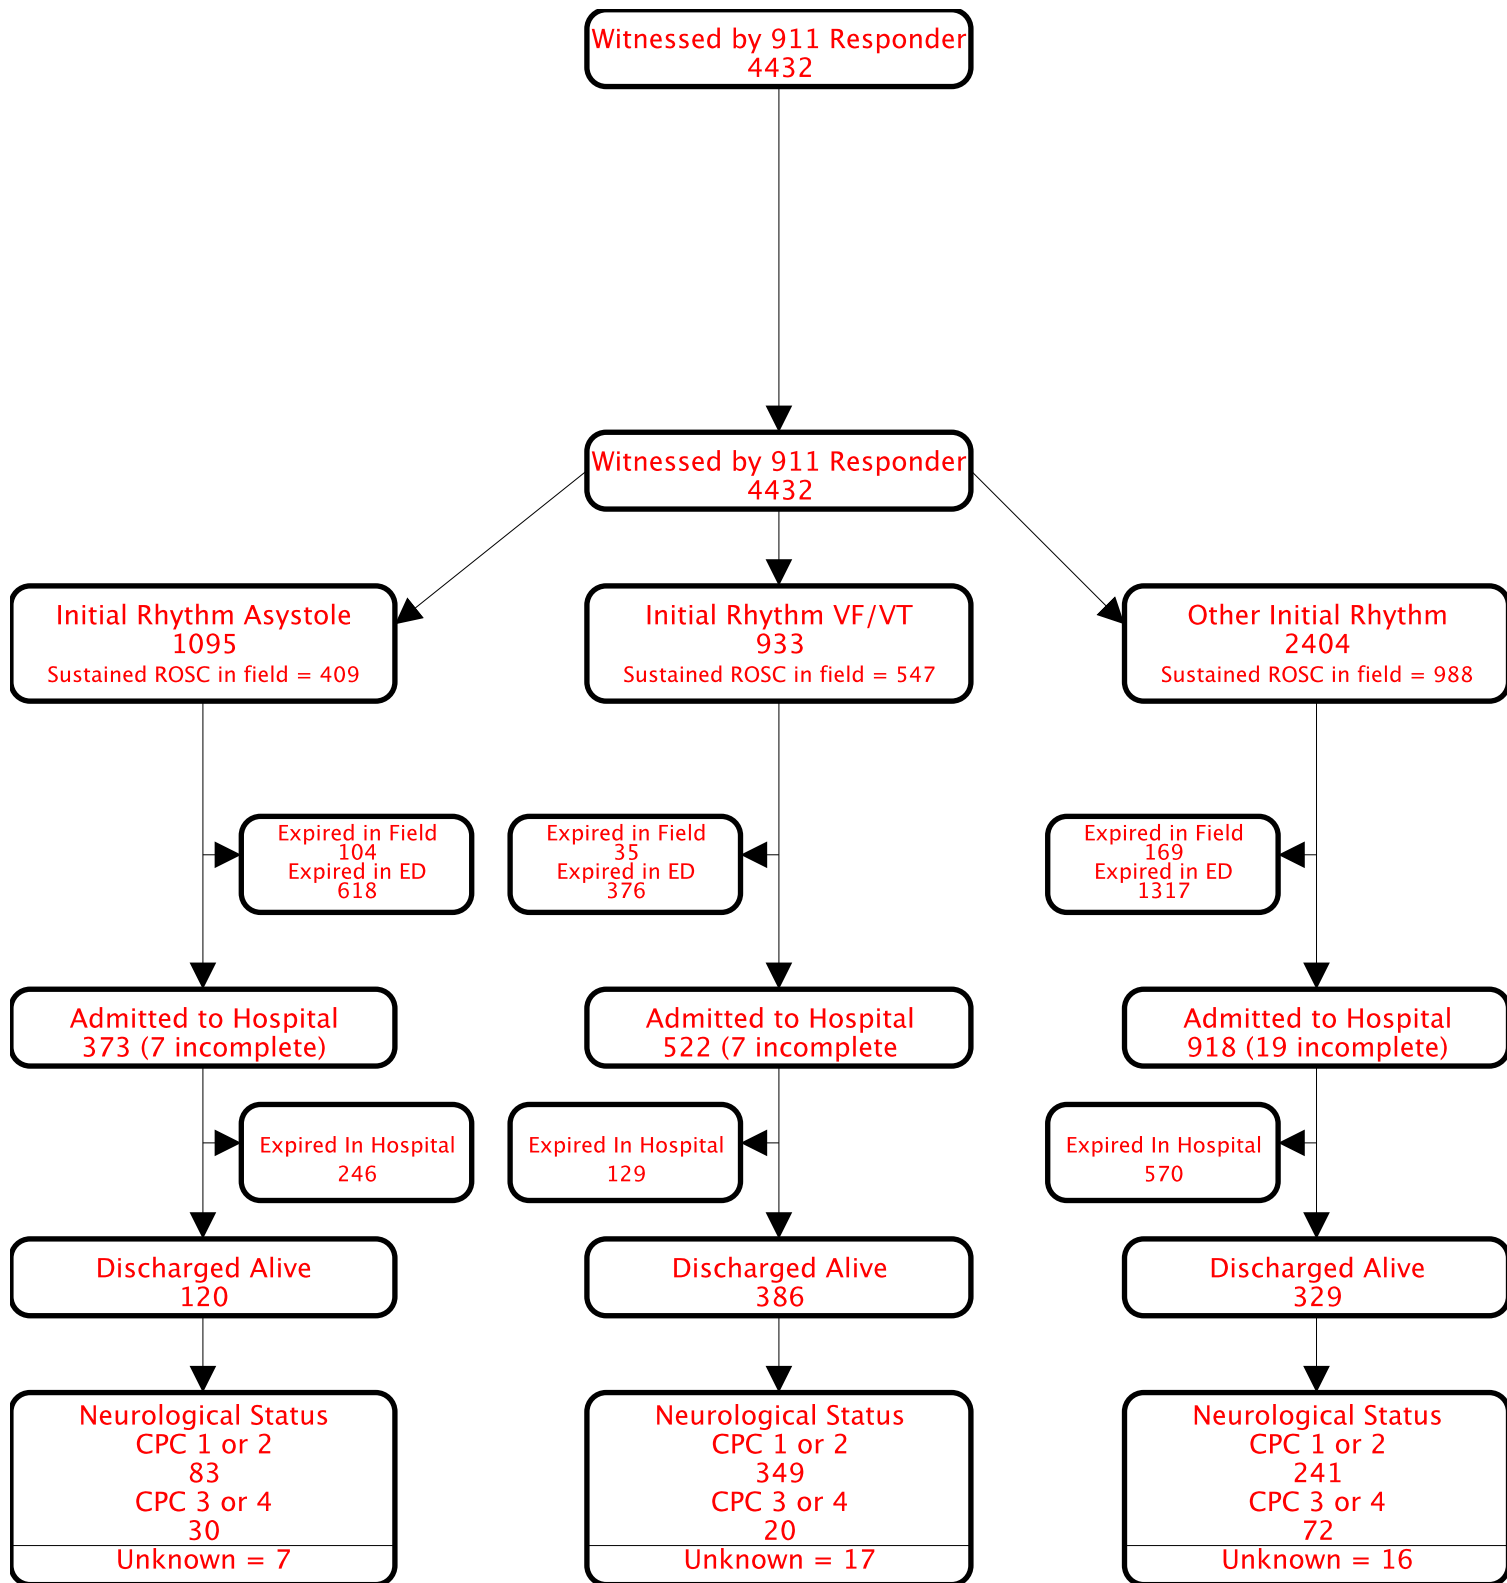

Utstein Survival Report

All Agencies/National Data
Service Date: From 1/1/13 Through 12/31/13

*Only data from the previous calendar year is fully audited. Data from the current calendar year is dynamic.