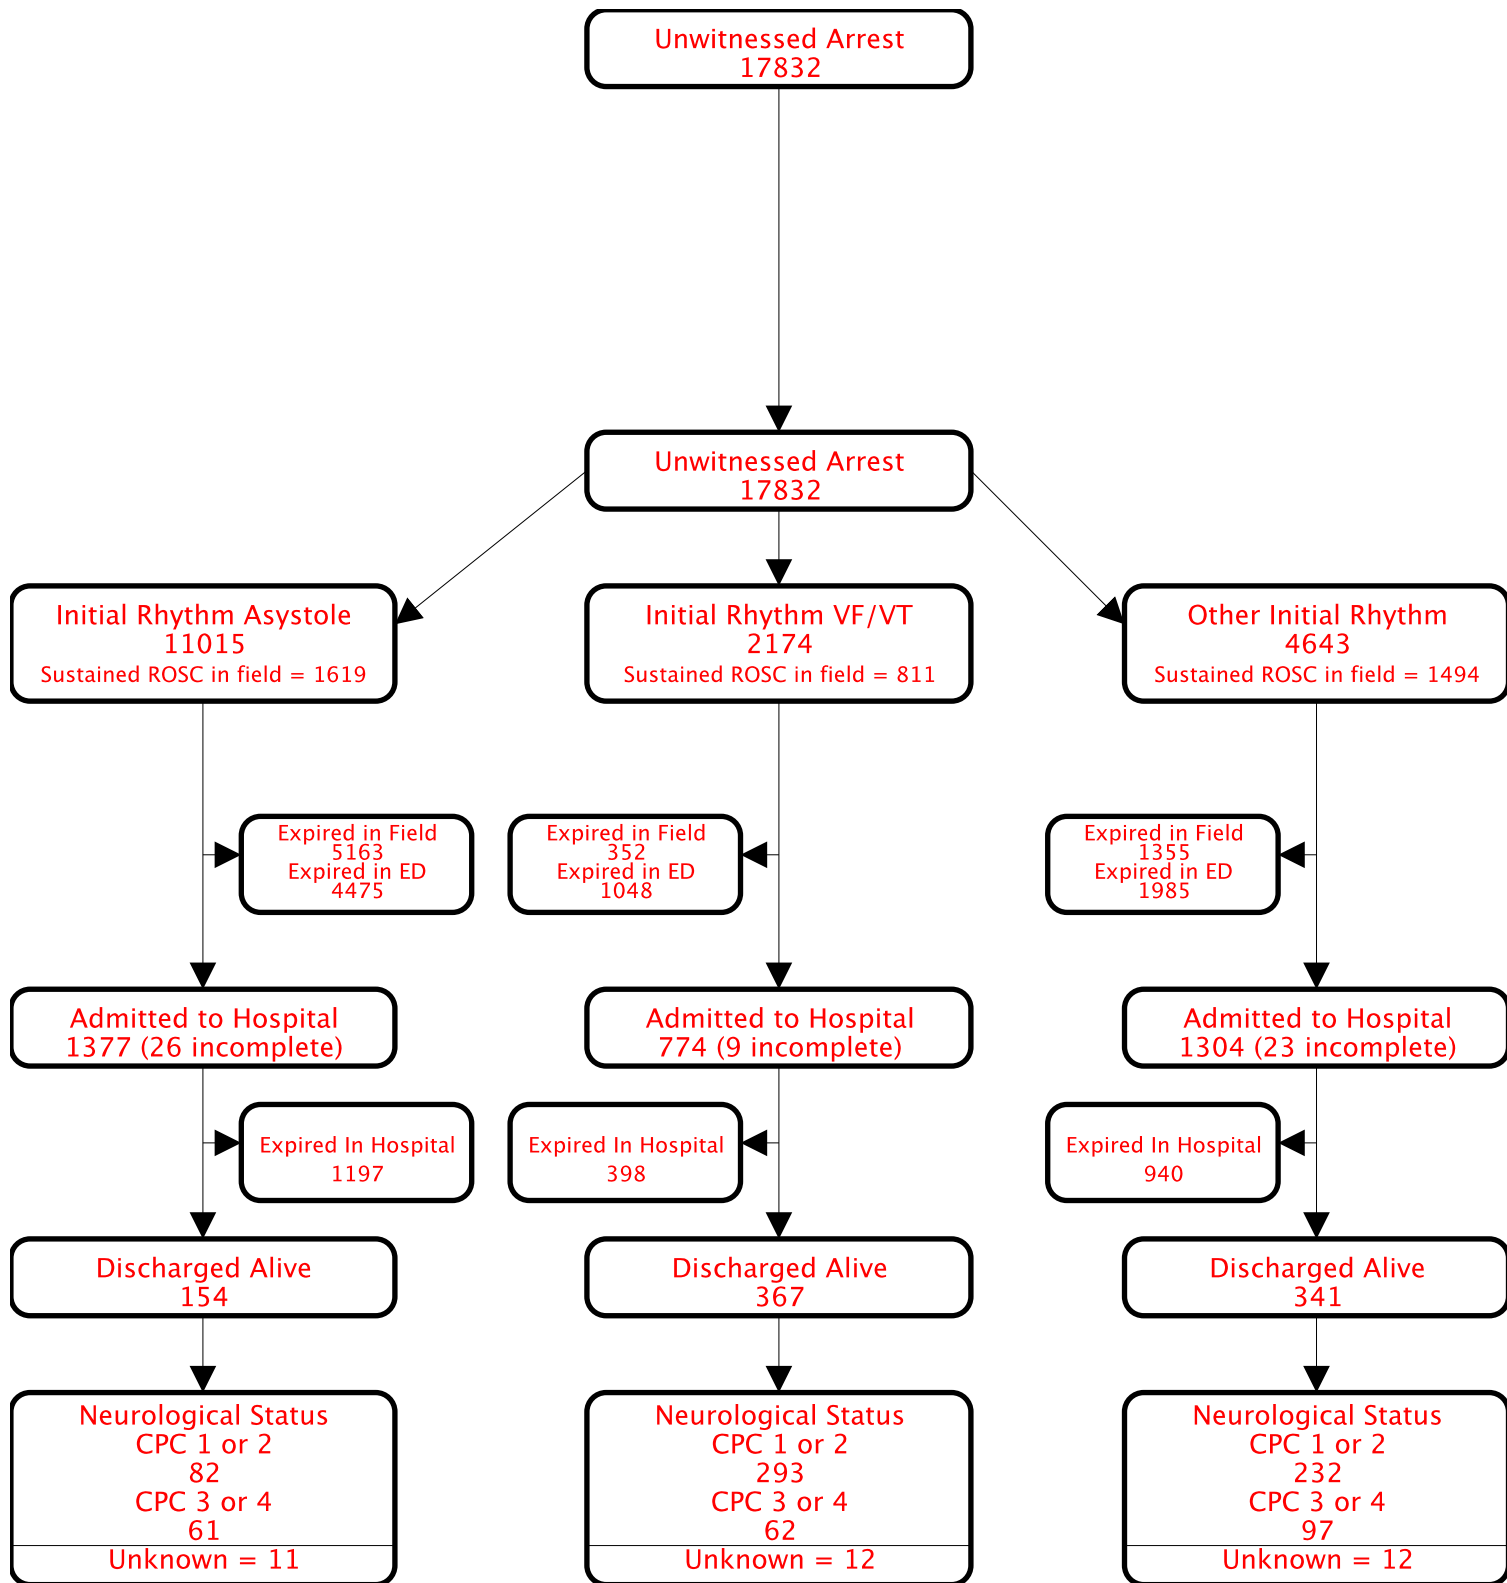

Utstein Survival Report

All Agencies/National Data
Service Date: From 1/1/13 Through 12/31/13

*Only data from the previous calendar year is fully audited. Data from the current calendar year is dynamic.